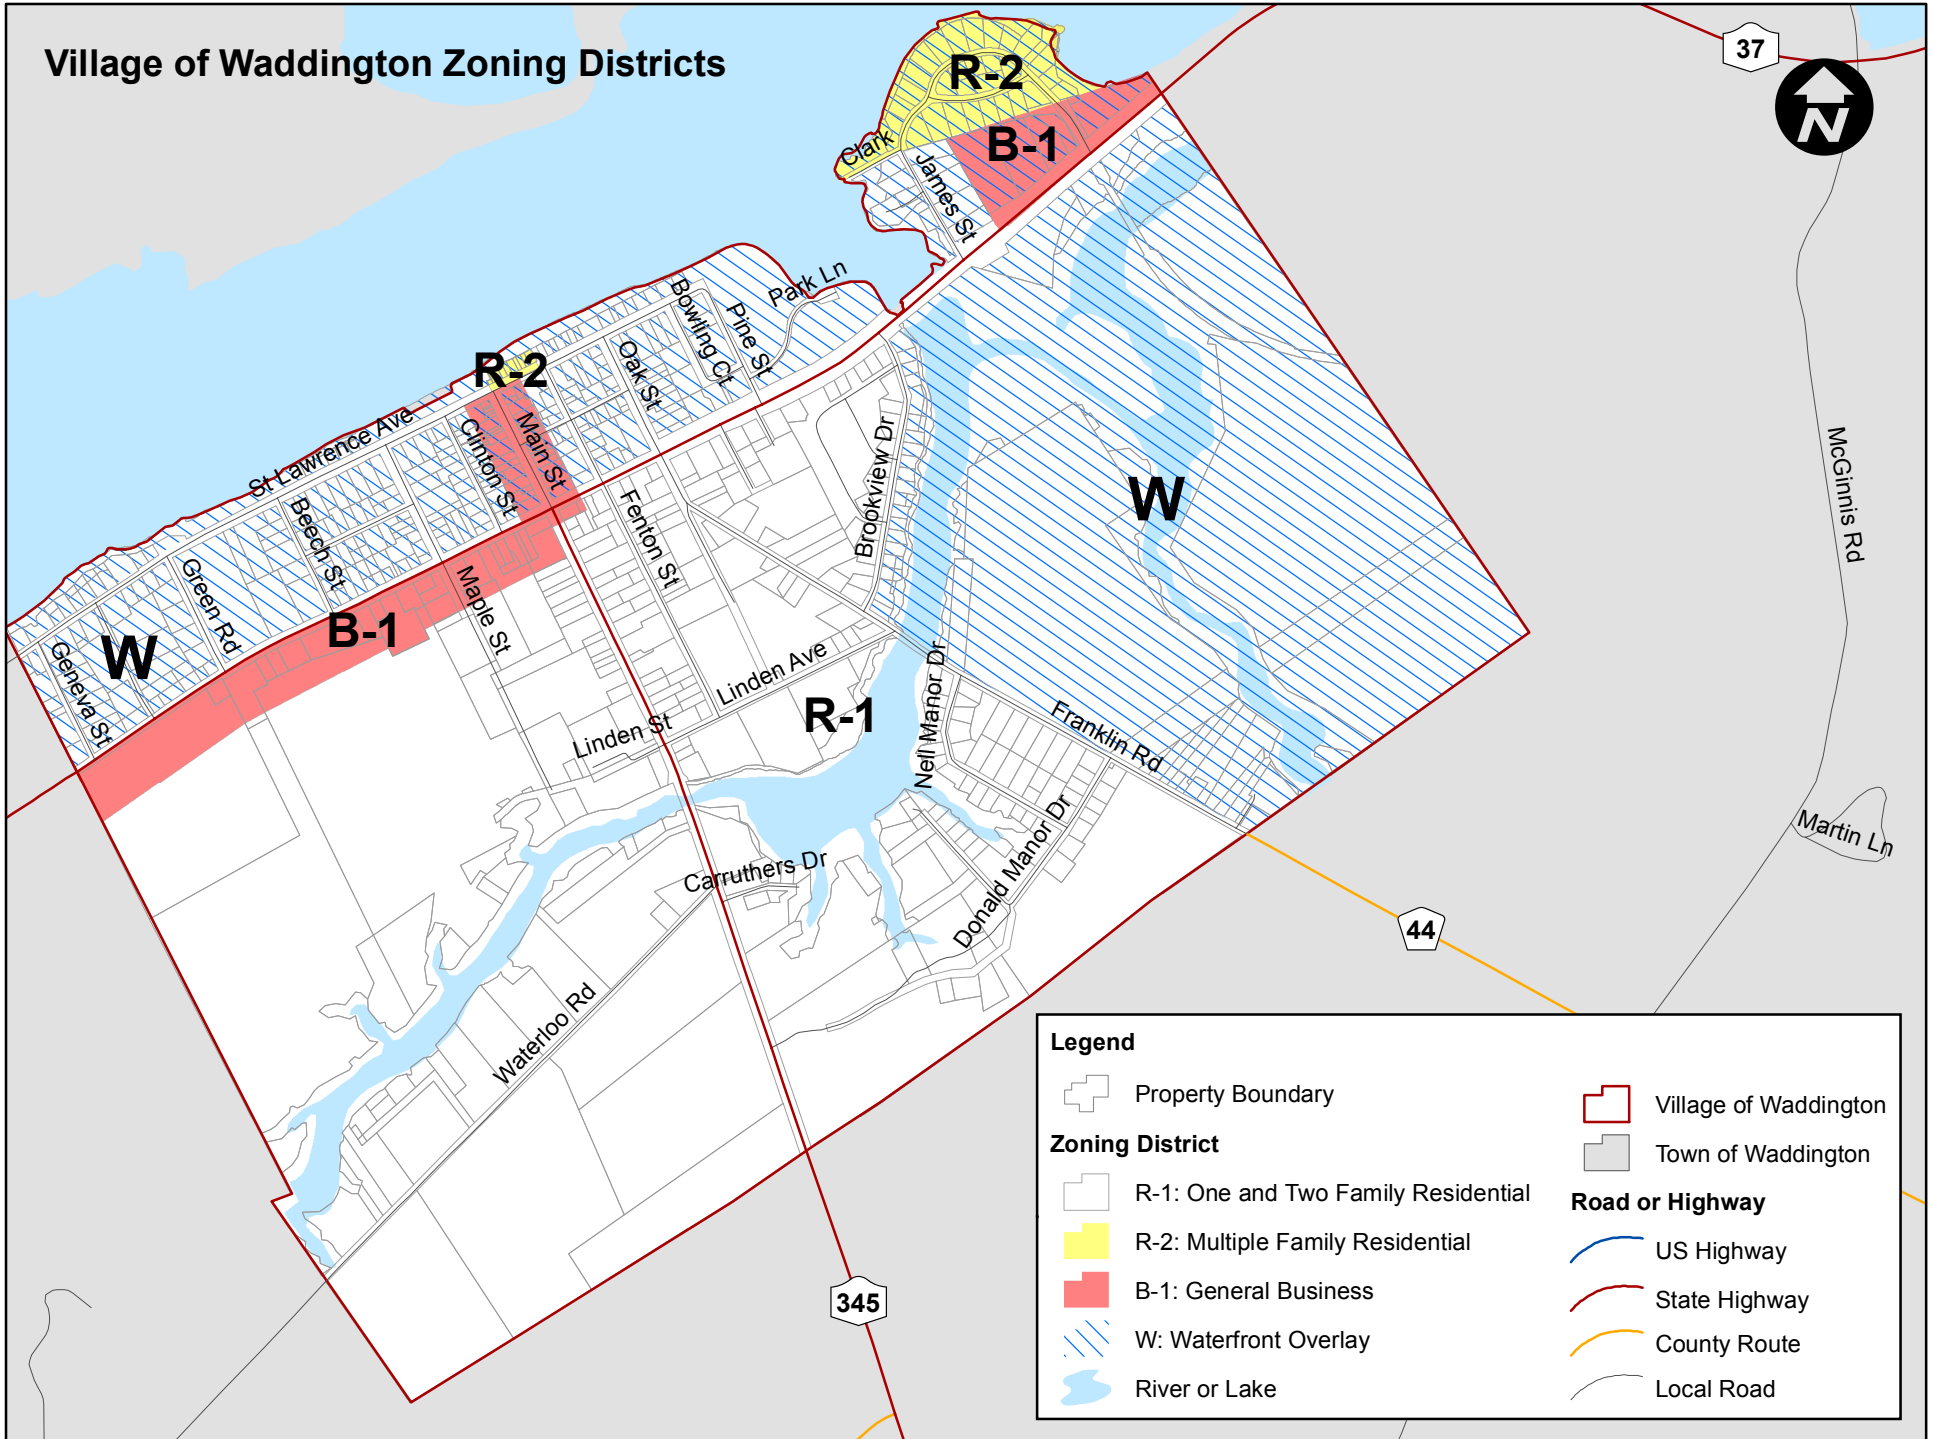

Village of Waddington Zoning Districts

Legend

Property Boundary	Village of Waddington
Zoning District	Town of Waddington
R-1: One and Two Family Residential	Road or Highway
R-2: Multiple Family Residential	US Highway
B-1: General Business	State Highway
W: Waterfront Overlay	County Route
River or Lake	Local Road