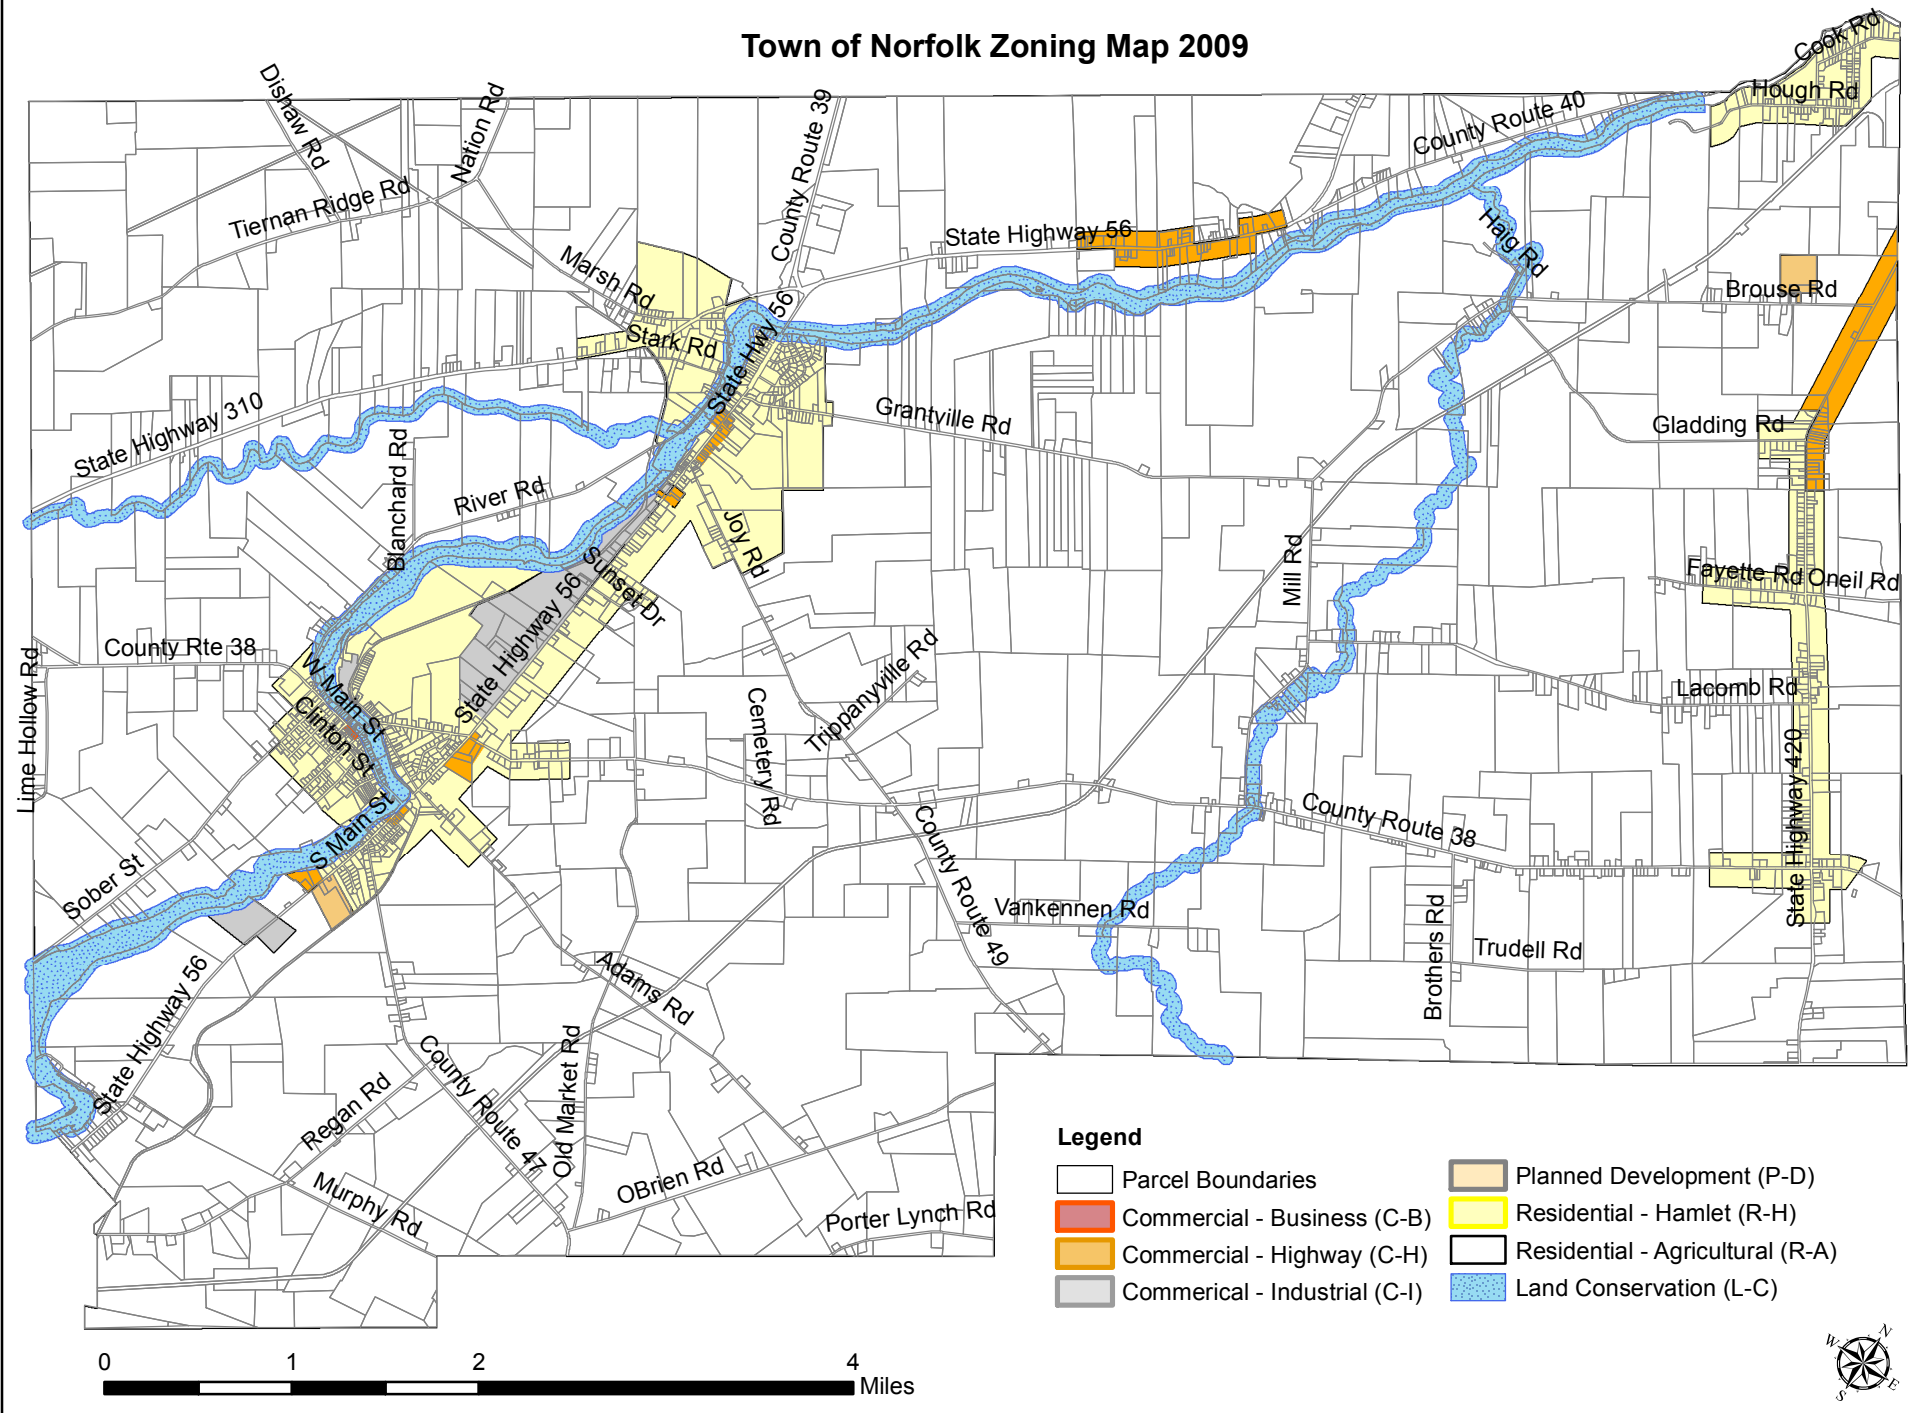

Town of Norfolk Zoning Map 2009

- Legend**
- Parcel Boundaries
 - Commercial - Business (C-B)
 - Commercial - Highway (C-H)
 - Commercial - Industrial (C-I)
 - Residential - Hamlet (R-H)
 - Residential - Agricultural (R-A)
 - Land Conservation (L-C)
 - Planned Development (P-D)