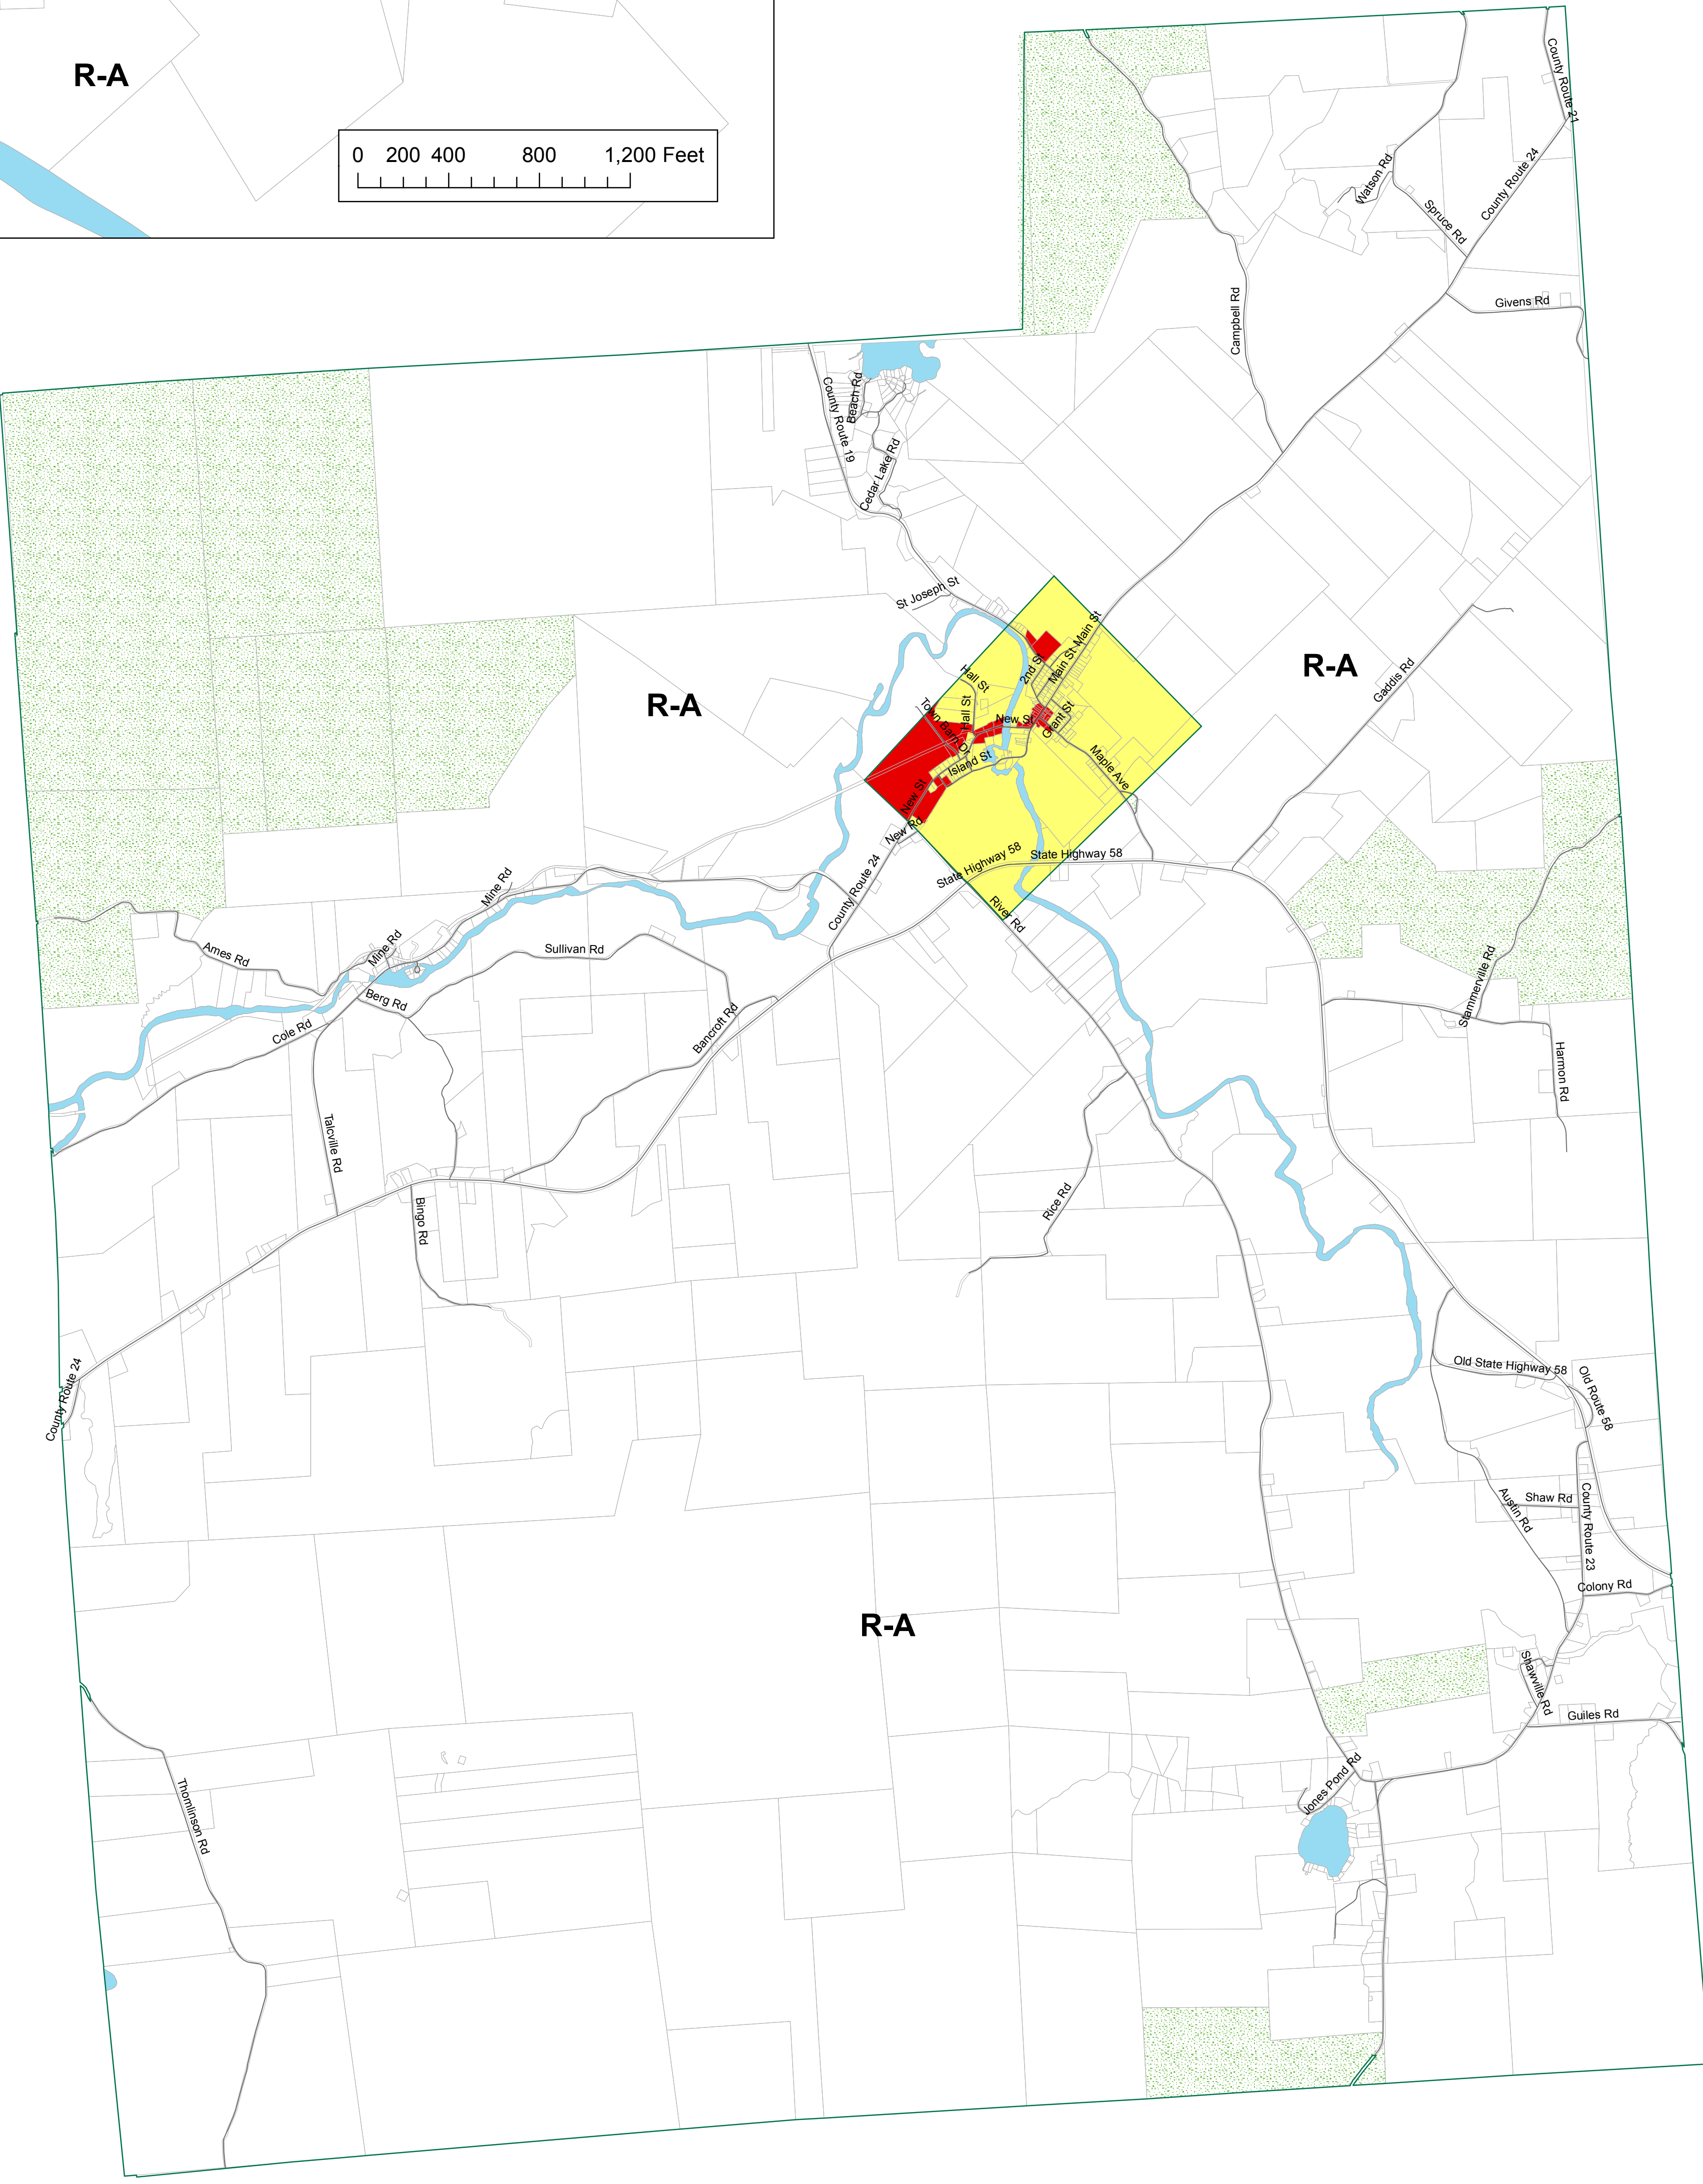

**Town of Edwards
Zoning Districts - 2015**

- Legend**
- Property Boundaries
 - Street or Road
 - Lake or River
 - State Land
 - Zoning Districts**
 - Residential-Hamlet (R-H)
 - Commercial (C)
 - Residential-Agricultural (R-A) and Wind Overlay District