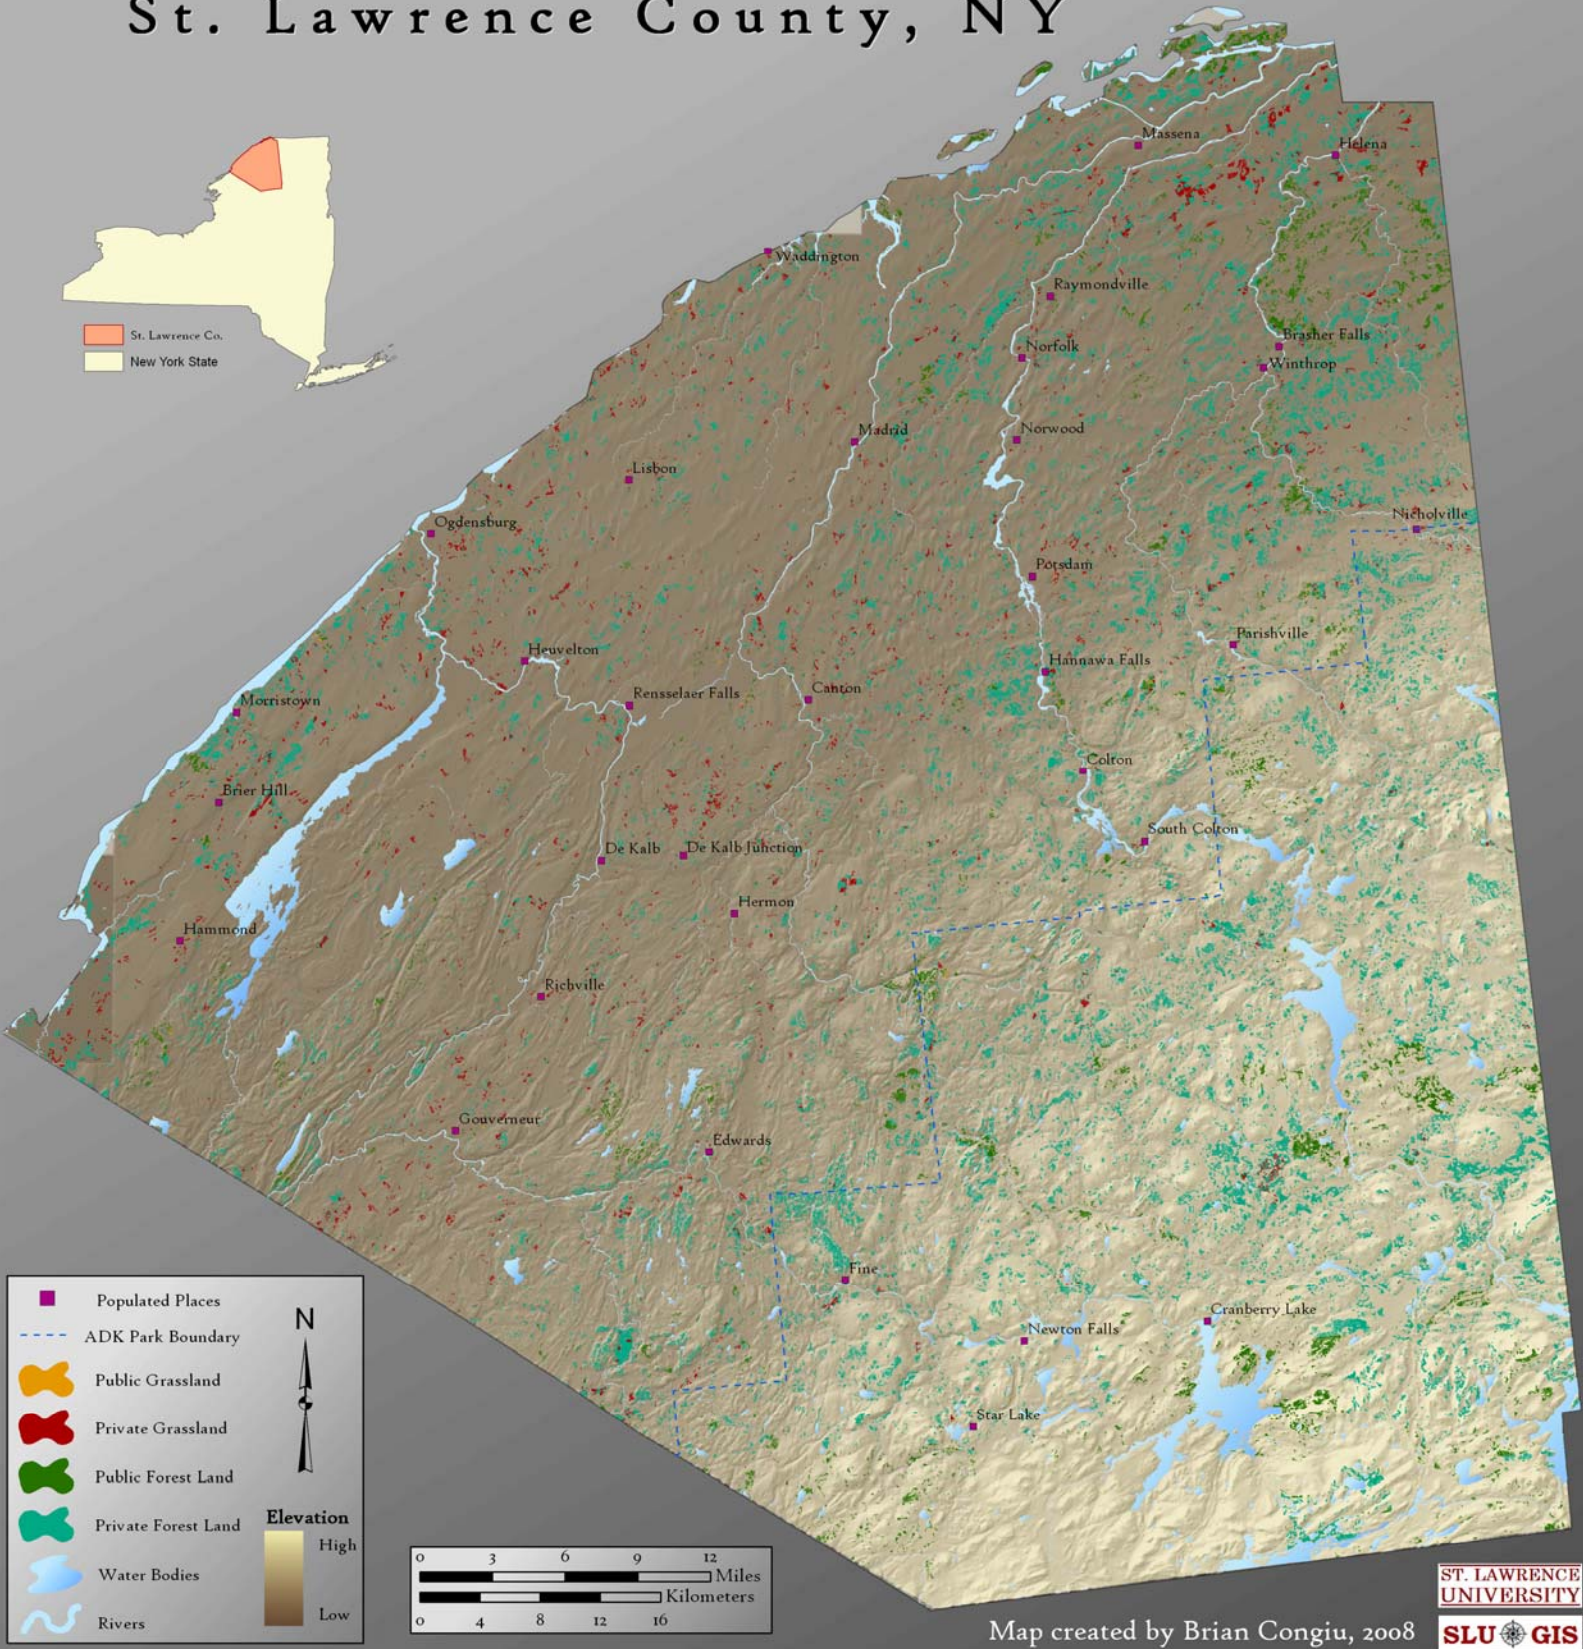

Public and Private Lands Suitable for Grassland and Forest Biomass in St. Lawrence County, NY

- Populated Places
- ADK Park Boundary
- Public Grassland
- Private Grassland
- Public Forest Land
- Private Forest Land
- Water Bodies
- Rivers

Elevation

High
Low

Map created by Brian Congiu, 2008